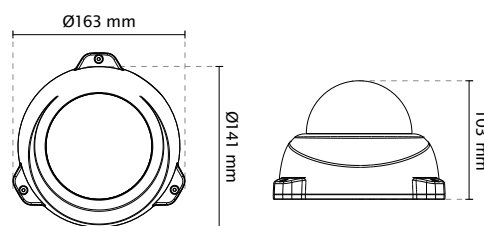

Dimensions

Compatible Accessories

Mounting Kits

All specifications are subject to change without notice. Copyright © VIVOTEK INC. All rights reserved.

Distributed by:

VIVOTEK INC.
6F, No.192, Lien-Cheng Rd., Chung-Ho,
New Taipei City, 235, Taiwan, R.O.C.
T: +886-2-82455282 F: +886-2-8245532
E: sales@vivotek.com

VIVOTEK USA
2050 Ringwood Avenue,
San Jose, CA 95131
T: 408-773-8686 F: 408-773-8298
E: salesusa@vivotek.com

VIVOTEK Europe
Randstad 22-133, 1316BW Almere,
The Netherlands
T: +31(0)36-5298-434
E: sales europe@vivotek.com

Ver. 8